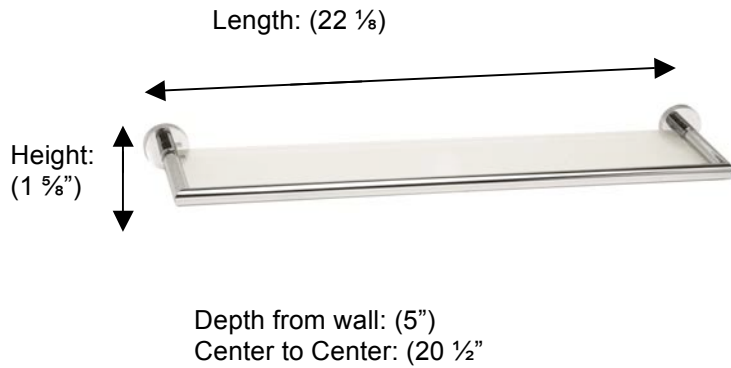

POMBO™

AXIS

PX225 Glass Shelf

**Description:**

Glass Shelf

Finishes:

-  CR – Chrome
-  PV – Polished Brass
-  UB – Unlacquered Brass
-  MB – Matte Black
-  NI – Polished Nickel
-  ES – Satin Nickel
-  GD – Gold

Material:

Brass
Frosted Glass

Method of Attachment:

Direct to wall

Country of Origin:

Portugal

All Dimensions are approximate